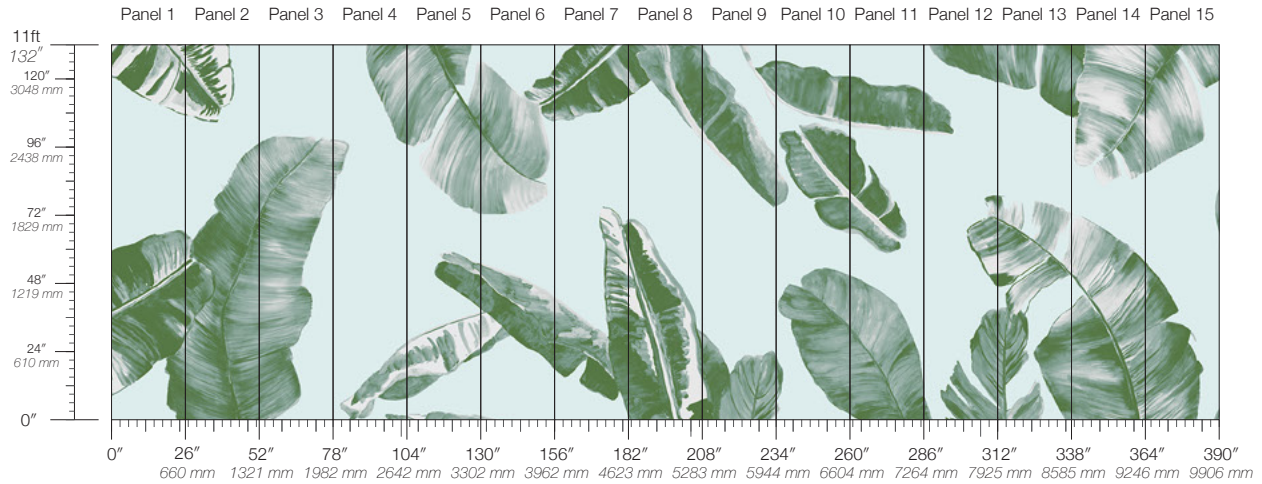

Paradiso Stem

Suitable for residential and some commercial projects

COLOR

Stem

ITEM

3846

CONTENT

Clay-Coated Paper

PANEL WIDTH

26" / 661 mm trimmed

PANEL HEIGHT

132" / 3353 mm standard

REPEAT

Non-repeating

STOCK

Made to order

LEAD TIME

4 weeks to print

MINIMUM

1 panel

PRICE

Available upon request

ORIGIN

USA

DETAILS

Custom options available

MAINTENANCE

Water-based cleanser

ENVIRONMENTAL

FSC Certified Content

SPECS

100% Cellulose face
Non-woven backing
7.1 oz per linear yard
117 g per linear meter
Smooth surface texture

TESTING

(US) ASTM E84 Adhered Class A

CONTACT

sales@calicowallpaper.com
+1 718 243 1705
57 Lispenard Street
New York, NY 10013 USA

DISCLAIMER

Refer to our website to see the full mural artwork. Reference the physical sample for color and texture. Panel maps represent mural artwork only.